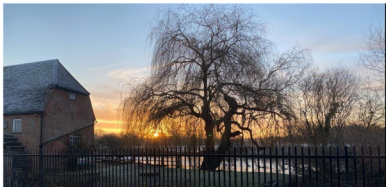

A winter landscape featuring a sunset over a frozen field. The sky is filled with soft, golden light from the setting sun, breaking through a layer of grey clouds. In the foreground, a body of water is visible, with a large, bare, bushy tree on the left. The middle ground shows a wide, flat, frozen area, possibly a field or a frozen lake, with some tracks or paths visible. The background consists of a line of bare trees under the twilight sky. The entire scene is framed by a thin white border.

HAPPY

Christmas

We have moved (last time for a
while... we hope!):
4 Hawthorn Lane
Sarisbury Green
Hampshire
SO31 7BD
United Kingdom

Come and see us!

The pictures are from one of our
favorite walks in Cobham, England.